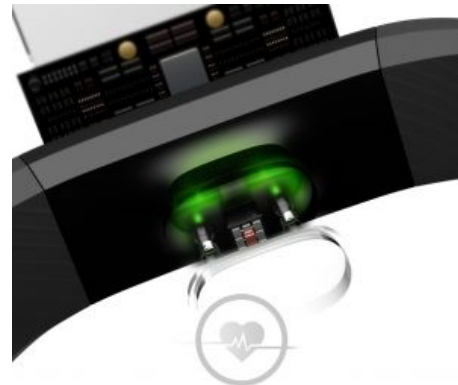

## Coach HR & Fitness Tracker - Black [D2115HR]

Continuous heart rate monitoring

Coach Fitness Tracker And Heart Rate Monitor

desire2  
£29.99

Perfection: 0.86" OLED display provides easy touch control with a TPE strap for long-term wearing comfort.

Performance: 24 hour dynamic real time heart rate monitoring, 5-10 day standby mode and built-in GPS.

Track your day: Track your daily activities and progress, even your sleep through the free VeryFit app.